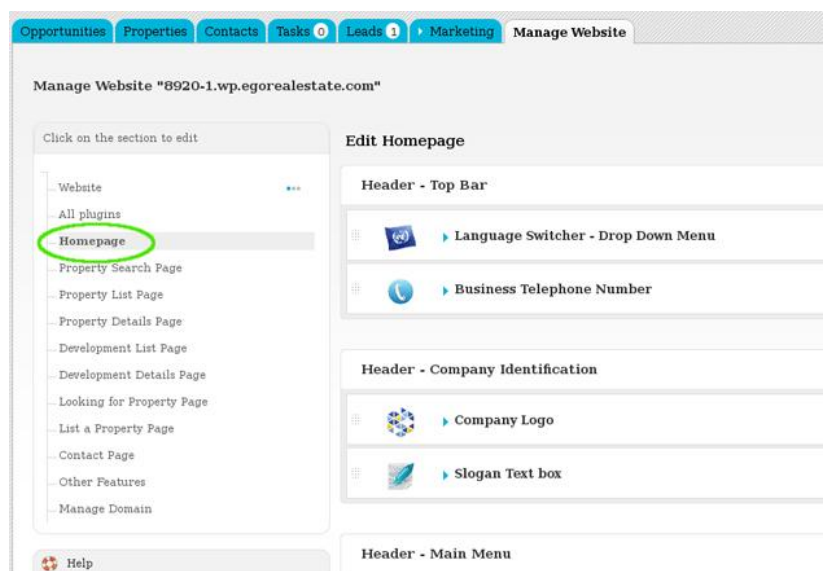

2. On the right sidebar click on the 'Homepage' section;