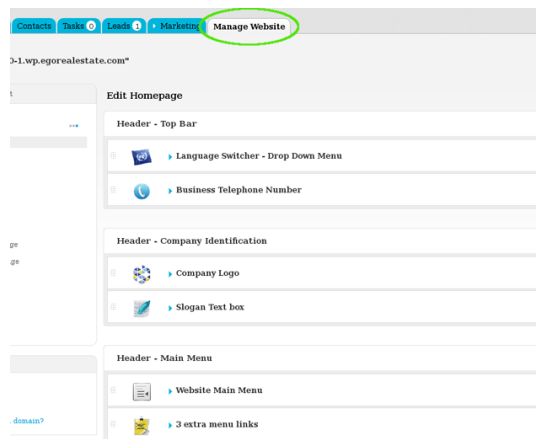

How to activate social media follow icons on website

The application manager can include social media follow links of the company's profiles in any social network and this way stay even closer to customers. Make the social networks icons available with each follow link. In 3 easy steps you can quickly connect your website to social media.

To do so, take the following steps:

1. Click the 'Manage Website' tab;

2. On the right sidebar click on the 'Homepage' section;

3. Click 'Social Media Follow Links' from the 'Footer – Social Media' area;