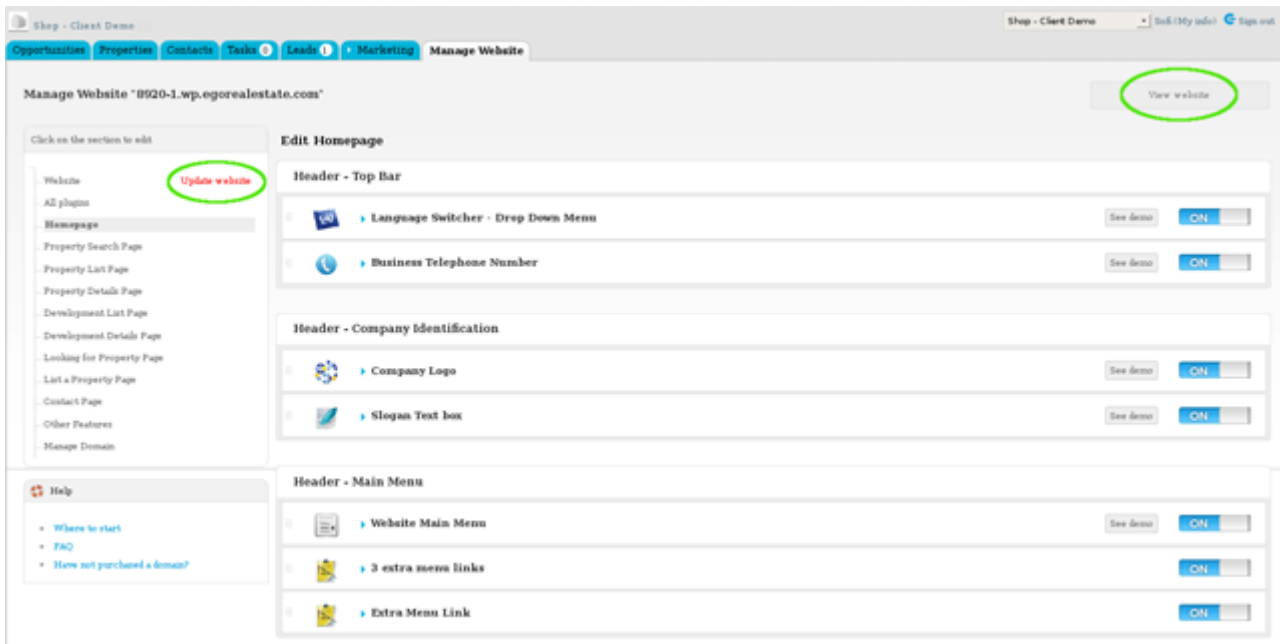

7. To verify that recent changes have been updated on your website, first click 'Update Website' and then click 'View website'.

Learn more at: <http://academy.egorealestate.com>

Questions: support@egorealestate.com