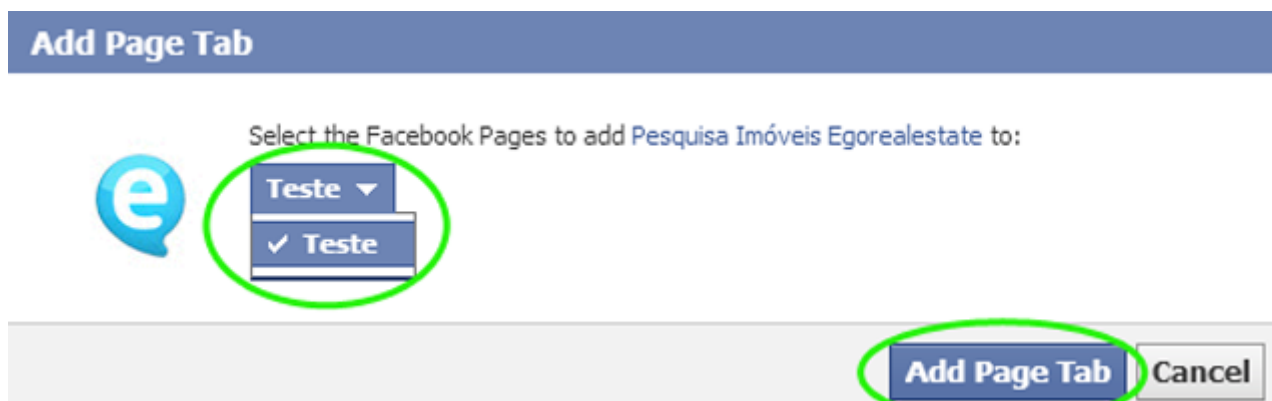

3. Select the Facebook page where you want to install the application and click '**Add Page Tab**';