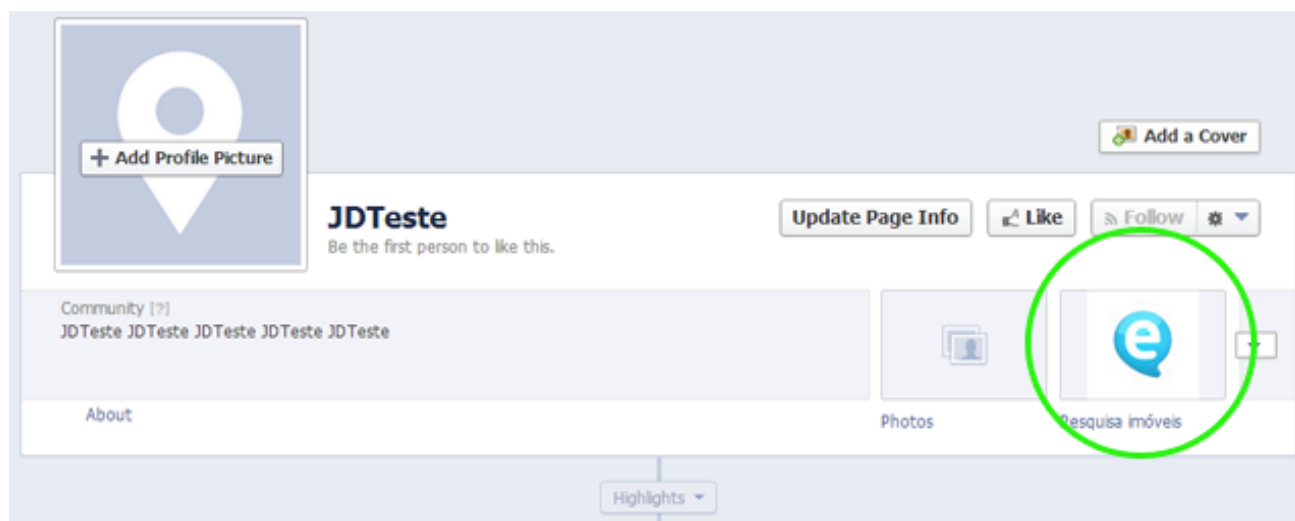

A AGUARDAR ACTIVAÇÃO

URL: <http://www.egorealestate.com>

Skype: [egorealestate.com](https://www.skype.com/add?contact=egorealestate.com)

E-mail: sales@egorealestate.com

5. After the service has been validated, the search engine will be available on your corporate Facebook page.