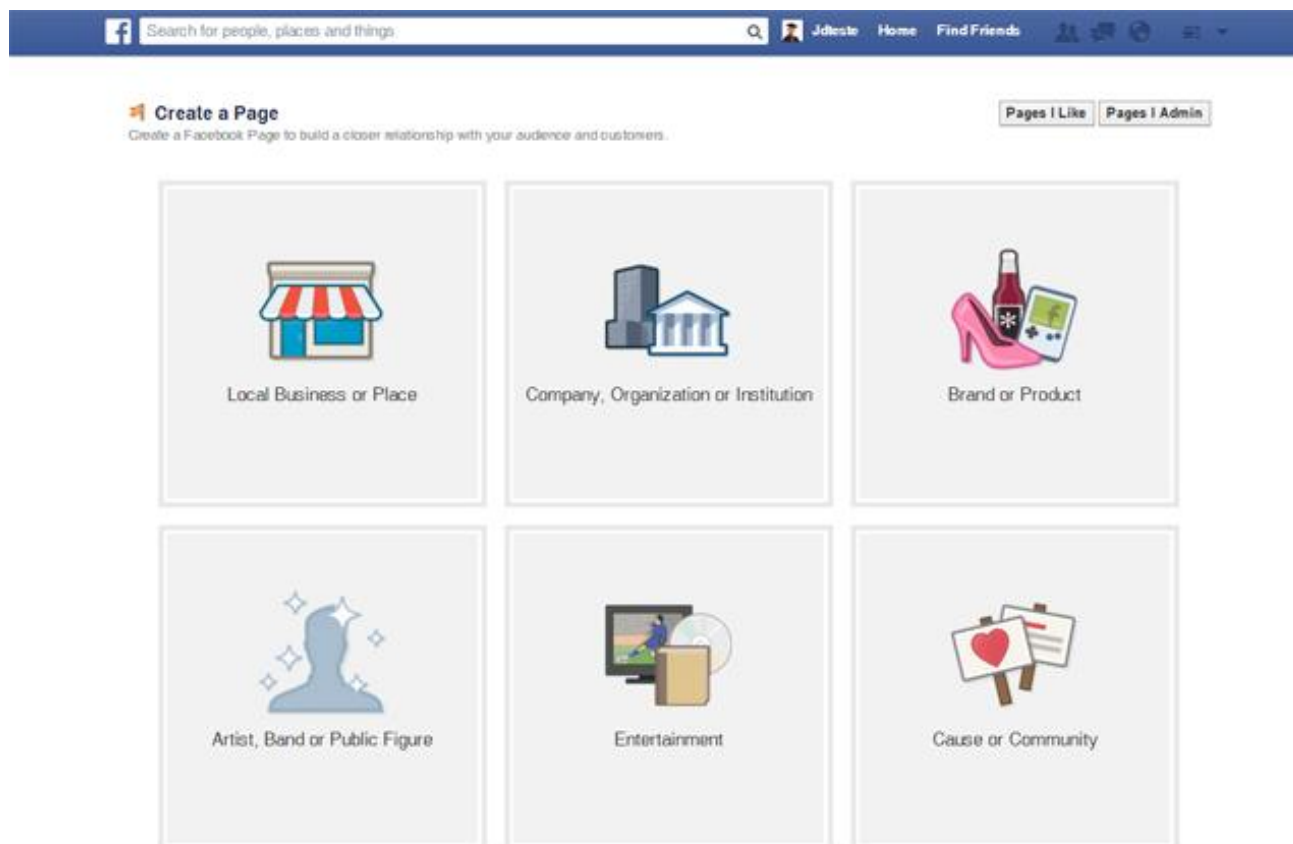

## How to Install the Property Search Engine on Facebook

The application manager has the possibility to add a property search engine to a corporate Facebook page.

---

To do so, take the following steps:

1. Before you start, you should have or create a Facebook page for your business and you must be logged in;

2. After you have created a Facebook page or if you already have one, access the link to install the search engine - <http://apps.facebook.com/pesquisaego/> and click '**Adicionar ao Facebook**' (i.e. Add to Facebook);